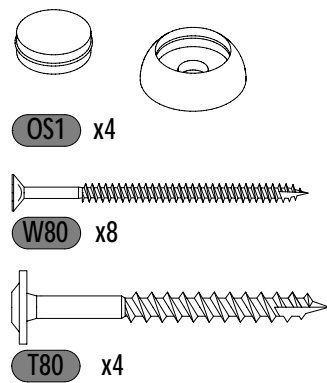

- **3,2 x 5,8 cm**

Lp.	Kod	Wymiary [mm]	szt.
3a	04613	32x58x1300mm	2
4	04457	32x58x800mm	4
5	04615	32x58x690mm	1
6	04459	32x58x628mm	6
7	04617	32x58x610mm	2
8	03100	32x58x600mm	4
9	04619	32x58x550mm	2
10a	04461	32x58x350mm	1
11a	04463	32x58x296mm	1
12	04621	32x58x250mm	1

13

14 1,6x9,0x80cm
x6

!!!min 2mm < a < !!!max 6mm

14

15 1,6x9,0x60cm
x1

15 1,6x9,0x60cm
x4

15

!!!min 13mm < **a** <!!!max 20mm

15 1,6x9,0x60cm
x4

16

!!!min 13mm < **a** <!!!max 20mm

!!!min 2mm < a < !!!max 6mm

OS1 x4

W80 x4

T80 x4

!!!min 2mm < a < !!!max 6mm

13a 1,6x9,0x120cm x1

17a 1,6x9,0x32,6cm x1

1a 7,0x7,0x230cm x2

1b 7,0x7,0x230cm x2

25

26

UC x6

Z x1